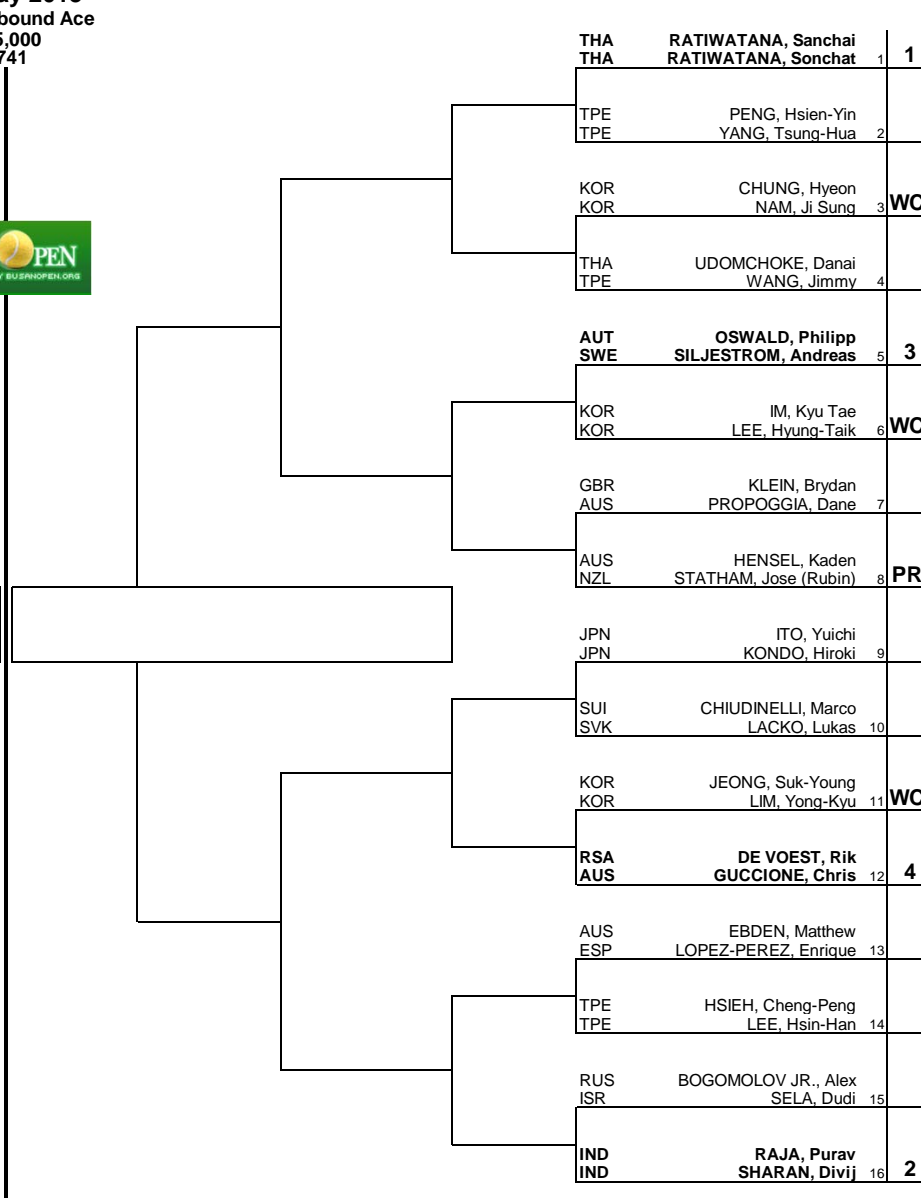

**MAIN DRAW SINGLES**

**Busan Open Challenger Tennis 2013**  
 Busan, Korea  
 13-19 May 2013  
 Hard, Rebound Ace  
 \$75,000  
 1741

**MAIN DRAW DOUBLES**

Seeded Players	Rank	Prize Money	Pts.	Lucky Losers
1 LU, Yen-Hsun	71	Winner \$10,800	100	
2 LACKO, Lukas	73	Finalist \$6,360	60	
3 SELA, Dudi	107	Semi-Finalist \$3,765	35	
4 BOGOMOLOV JR., Alex	111	Quarter-Finalist \$2,190	18	
5 SOEDA, Go	114	2nd Round \$1,290	8	
6 ITO, Tatsuma	122	1st Round \$780	0	
7 EBDEN, Matthew	134	Last Direct Acceptance		
8 SUGITA, Yuichi	138	LOPEZ-PEREZ Enrique - 303		

ATP, Inc. © Copyright 2001

Seeded Players	Rank	Prize Money (Per Team)	Pts.	Alternates/Lucky Losers
1 S. Ratiwatana / S. Ratiwatana	150	Winner \$4,650	100	
2 P. Raja / D. Sharan	217	Finalist \$2,700	60	
3 P. Oswald / A. Siljestrom	238	Semi-Finalist \$1,620	35	
4 R. De Voest / C. Guccione	238	Quarter-Finalist \$960	18	
		First Round \$540	0	
Last Direct Acceptance				
Nitin KANNAMWAR				
Hsieh/Lee - 399				
Challenger Supervisor				